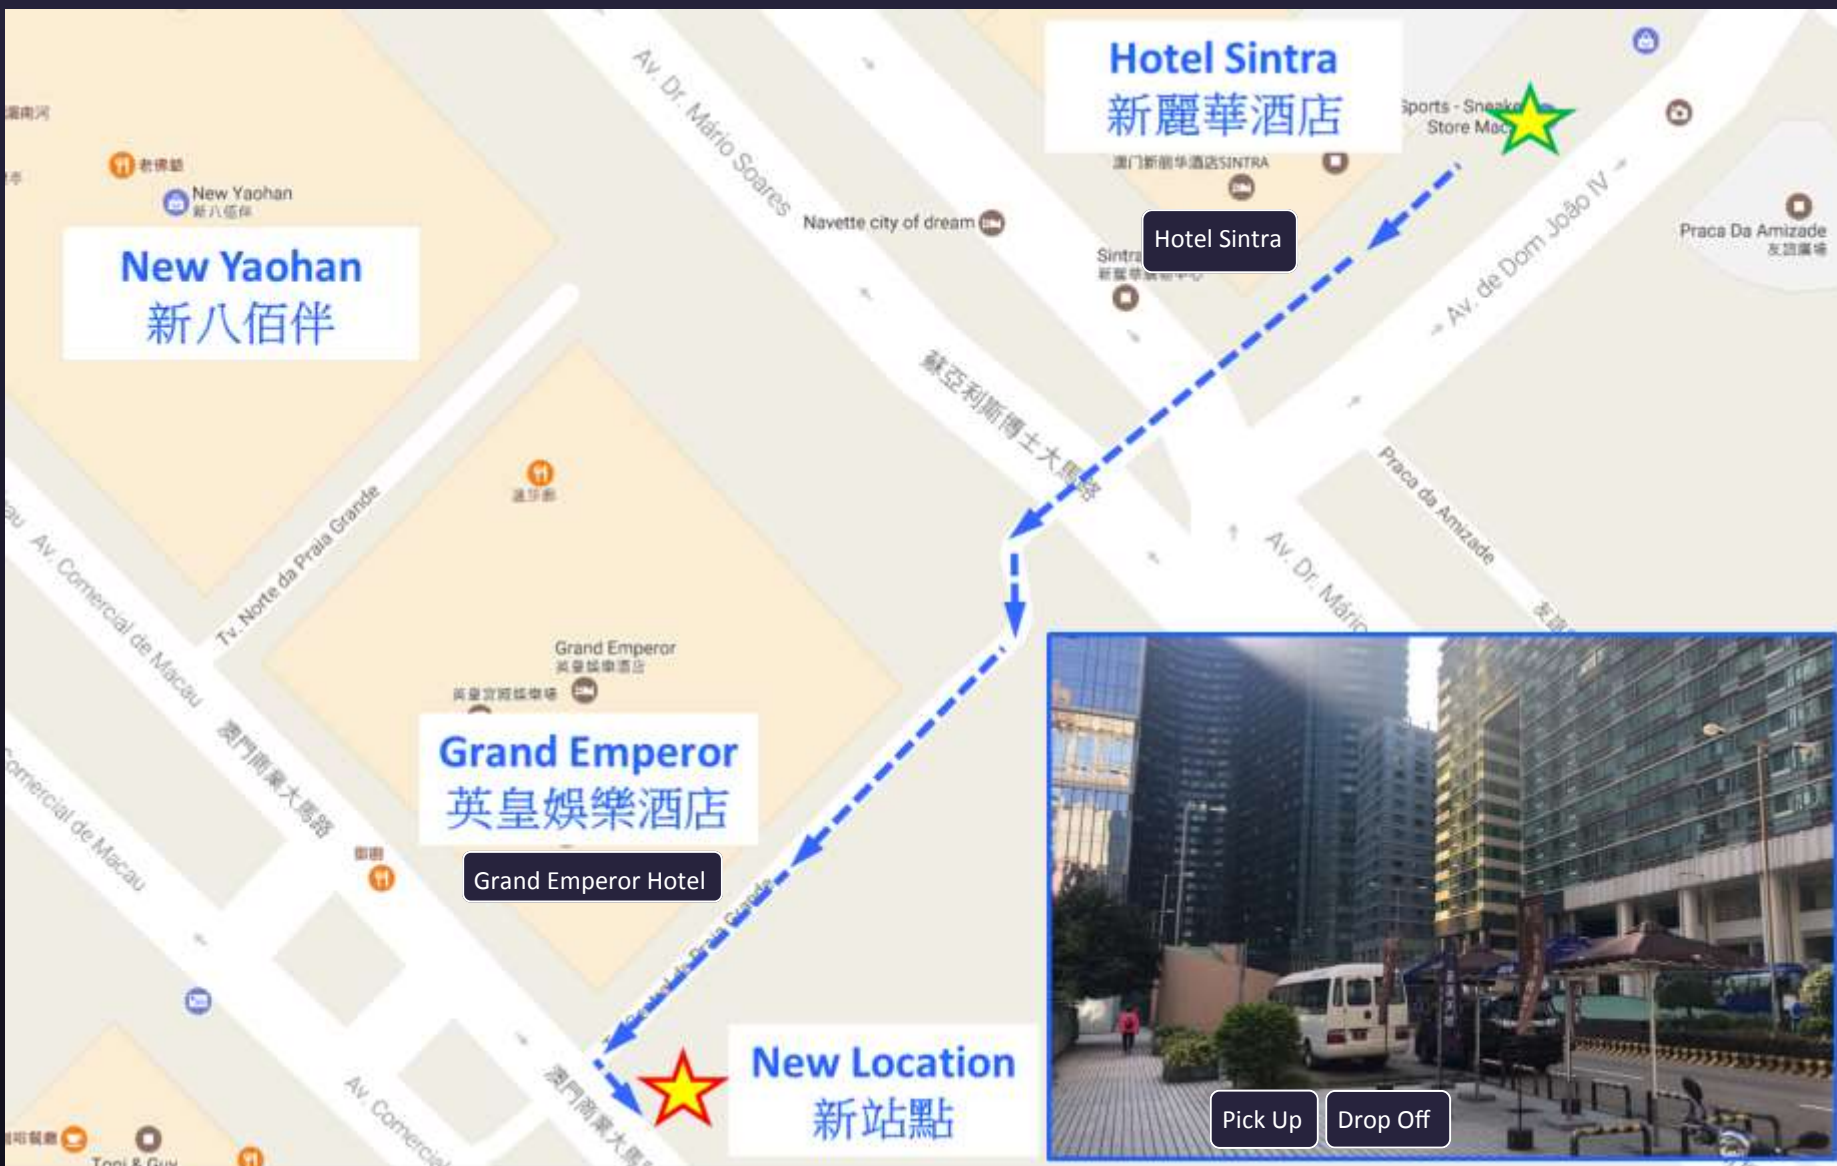

# Taipa Ferry Terminal / Pick-Up & Drop-Off

← Guest flow from Arrival Hall  
→ Guest flow to Departure Hall

\* 400M/15 mins walk distance to Arrival and Departure Hall

# Macau International Airport / Pick-Up & Drop-Off

# Melco Connection (COD - ALT - SC) / Pick-Up & Drop-Off

CITY OF DREAMS  
新濠天地

# Macau Peninsula - Near Grand Emperor Hotel / Pick up & Drop Off