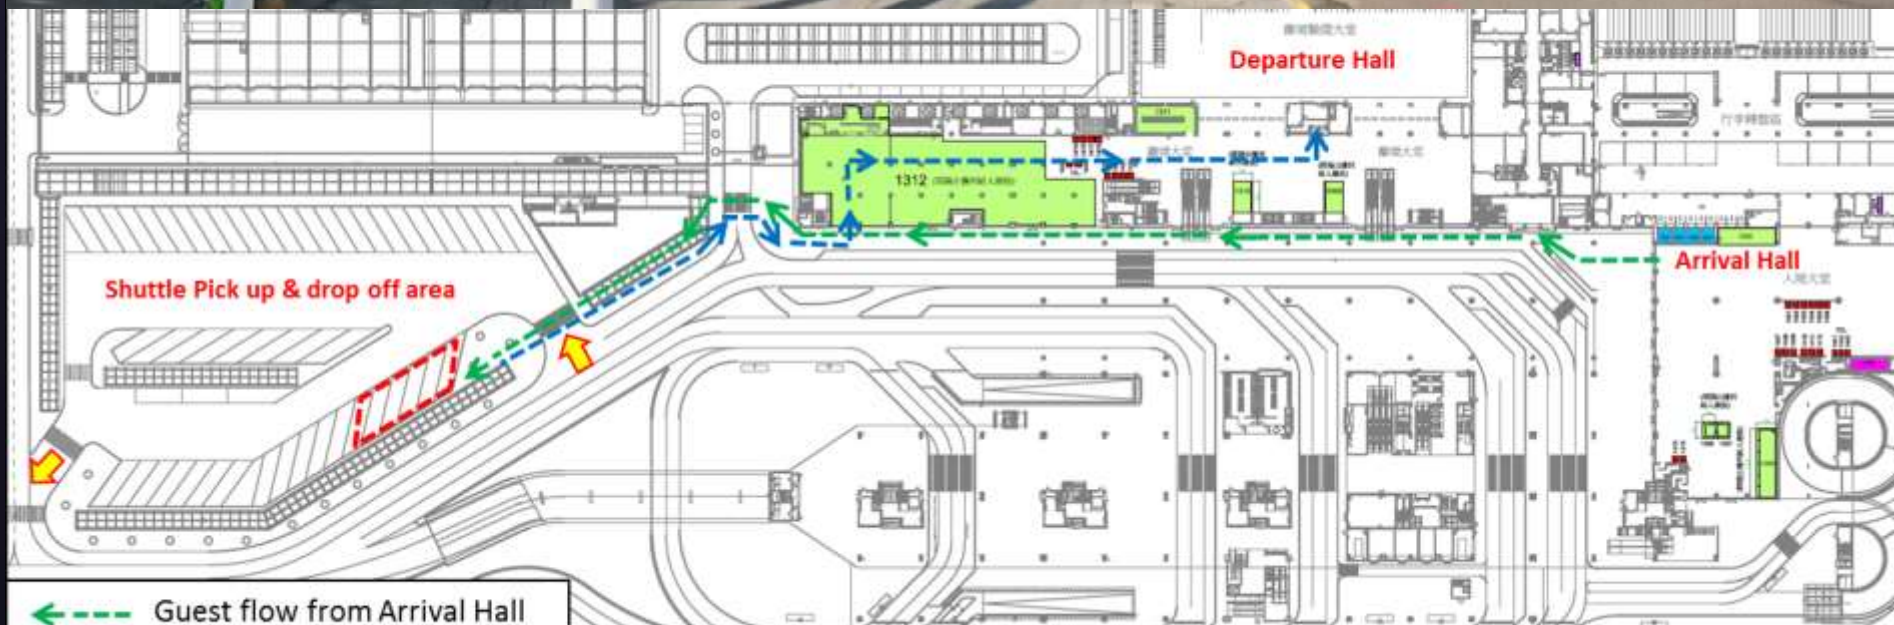

# Border Gate / Pick-Up & Drop-Off

Arrival Hall

Drop-off at Departure Hall

Shuttle Pick-up

# Taipa Ferry Terminal / Pick-Up & Drop-Off

← Guest flow from Arrival Hall  
→ Guest flow to Departure Hall

\* 400M/15 mins walk distance to Arrival and Departure Hall

# Melco Connection (COD - ALT - SC) / Pick-Up & Drop-Off

CITY OF DREAMS  
新濠天地

# Macau Peninsula - Near Grand Emperor Hotel / Pick up & Drop Off